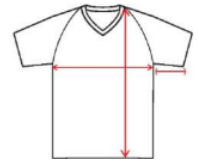

3 STAR SUBLIMATION SIZING CHARTS:

CIC Stripes Sizing Chart

SHORT SLEEVE T-SHIRTS -					ASSR (ROUND NECK)				ASSV (V-NECK)			
SIZE	4-6	8-10	12-14	16	S	M	L	XL	2XL	3XL	4XL	
HALF CHEST	14"	15"	16"	17"	18"	20"	22"	24"	26"	28"	30"	
LENGTH	18"	20"	22"	24"	25"	28"	29"	30"	31"	32"	32"	
SLEEVE	4.5"	5"	5.5"	6.5"	6.5"	7"	7"	7.5"	8"	8.5"	9"	

Please review the following for ordering purposes:

Style: ASSV (V-Neck)

Cost: \$150 (payable in advance)

Sizes available: Small, Medium, Large and Extra Large. Larger sizes are available on special order but will cost more.